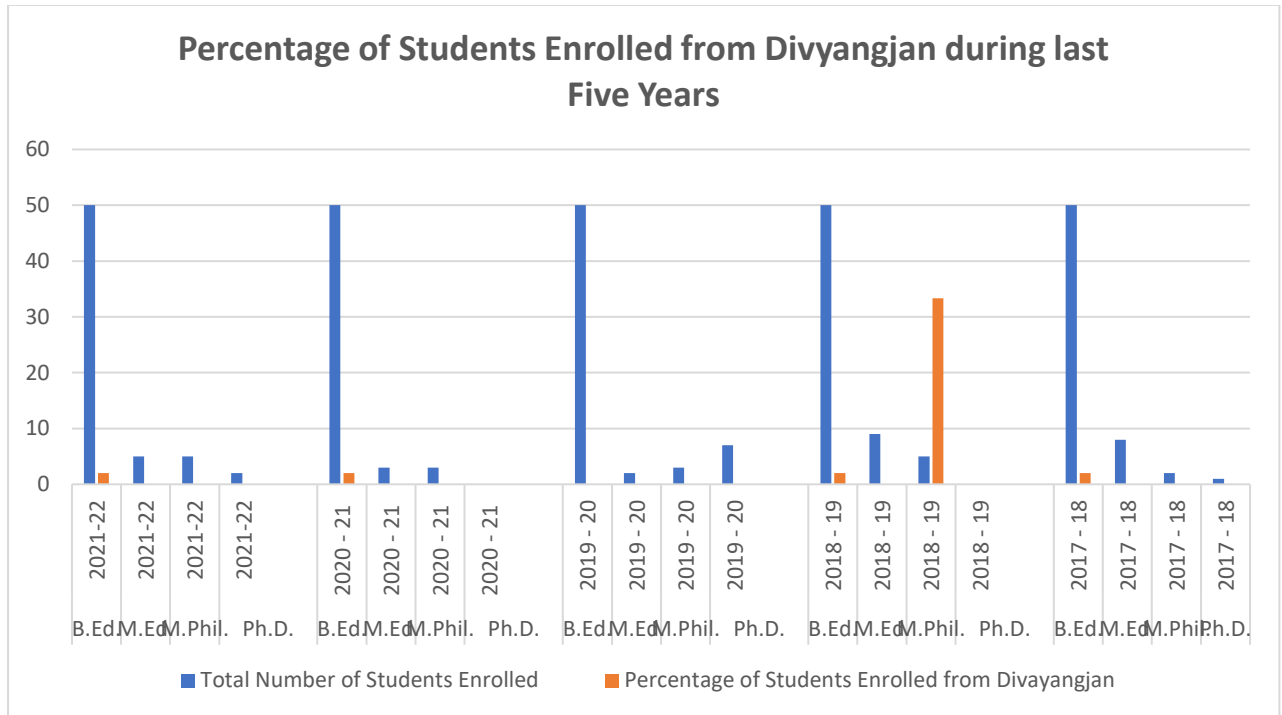

Chart Presentation of Percentage of Students Enrolled from Divyangjan during last Five Years

Sri Sarada College of Education (Autonomous), Salem – 636 016

Re-Accredited with 'A' Grade by NAAC (III Cycle)

Affiliated to Tamil Nadu Teachers Education University, Chennai