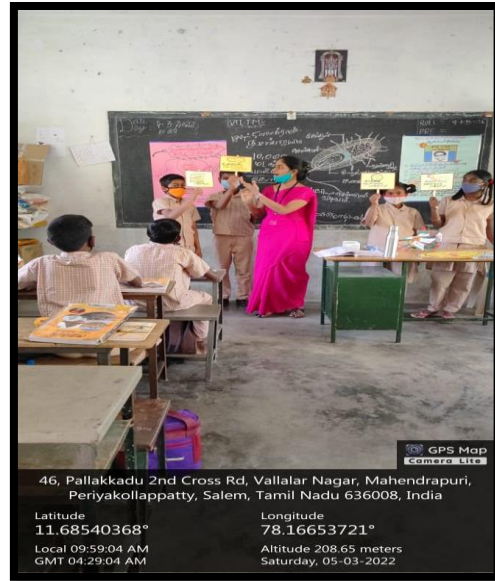

Sri Sarada College of Education (Autonomous), Salem – 636 016
(Re-Accredited with 'A' Grade by NAAC III Cycle)
Affiliated to Tamil Nadu Teachers Education University, Chennai