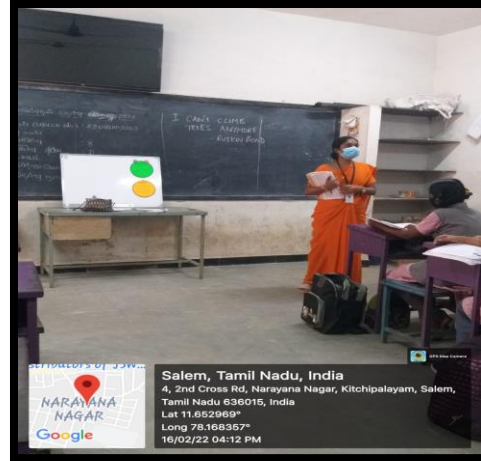

Sri Sarada College of Education (Autonomous), Salem – 636 016
(Re-Accredited with 'A' Grade by NAAC III Cycle)
Affiliated to Tamil Nadu Teachers Education University, Chennai