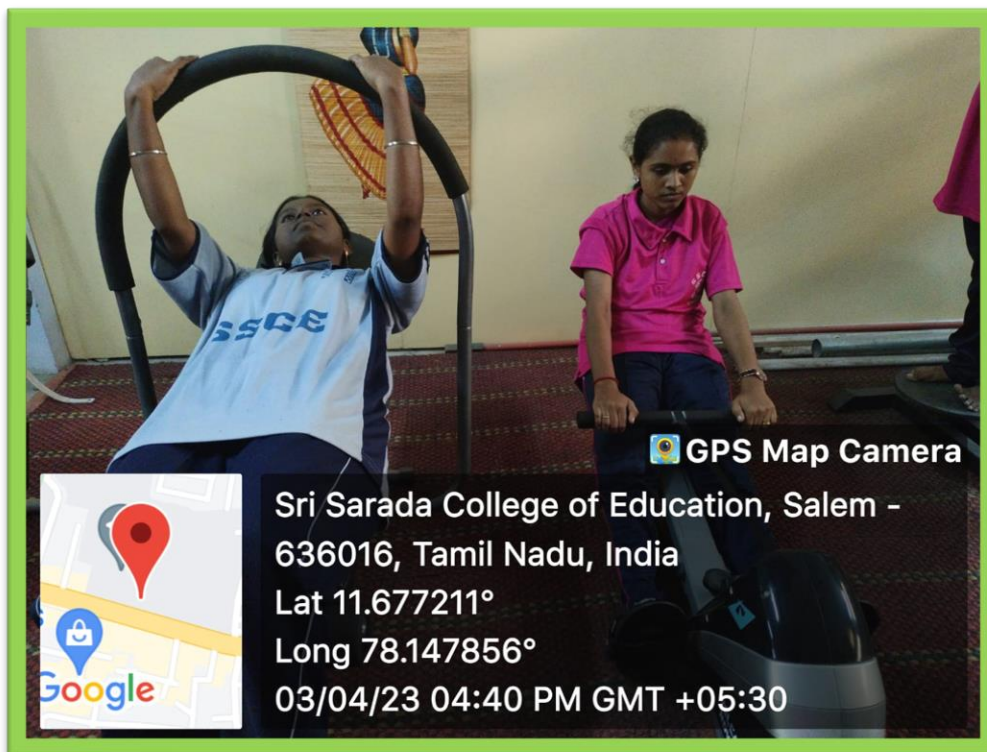

Sri Sarada College of Education (Autonomous), Salem – 636 016

Re-Accredited with 'A' Grade by NAAC (III Cycle)

Affiliated to Tamil Nadu Teachers Education University, Chennai