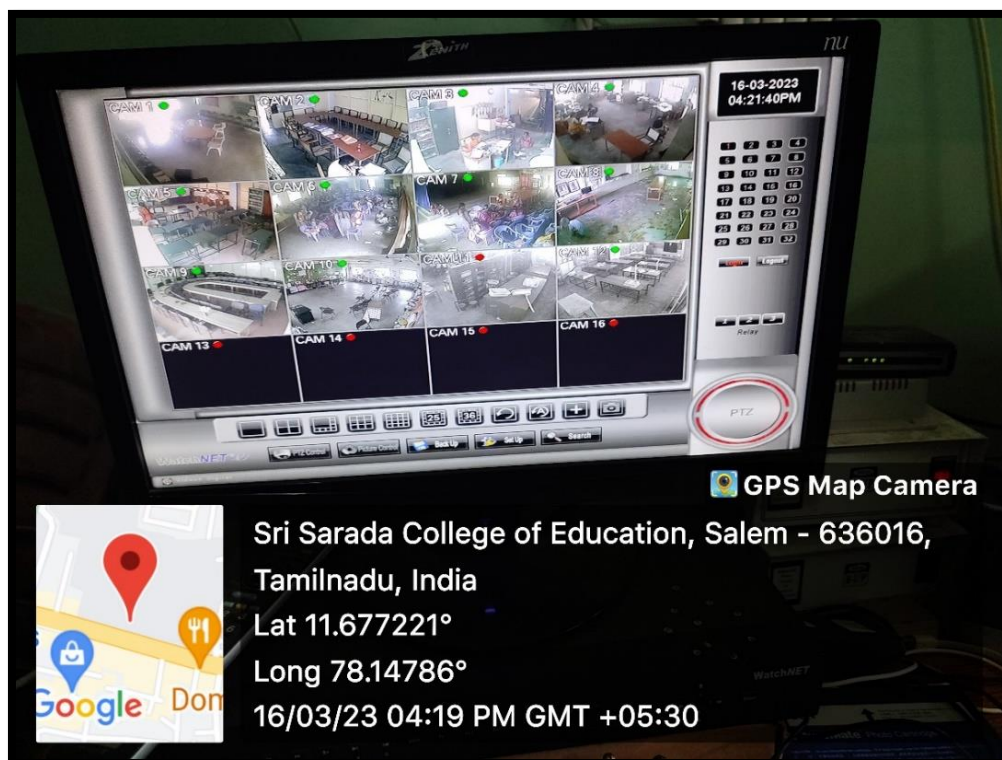

CCTV Surveillance

GPS Map Camera

Sri Sarada College of Education, Salem - 636016,
Tamilnadu, India
Lat 11.677221°
Long 78.14786°
16/03/23 04:19 PM GMT +05:30

Sri Sarada College of Education (Autonomous), Salem – 636 016

Re-Accredited with 'A' Grade by NAAC (III Cycle)

Affiliated to Tamil Nadu Teachers Education University, Chennai